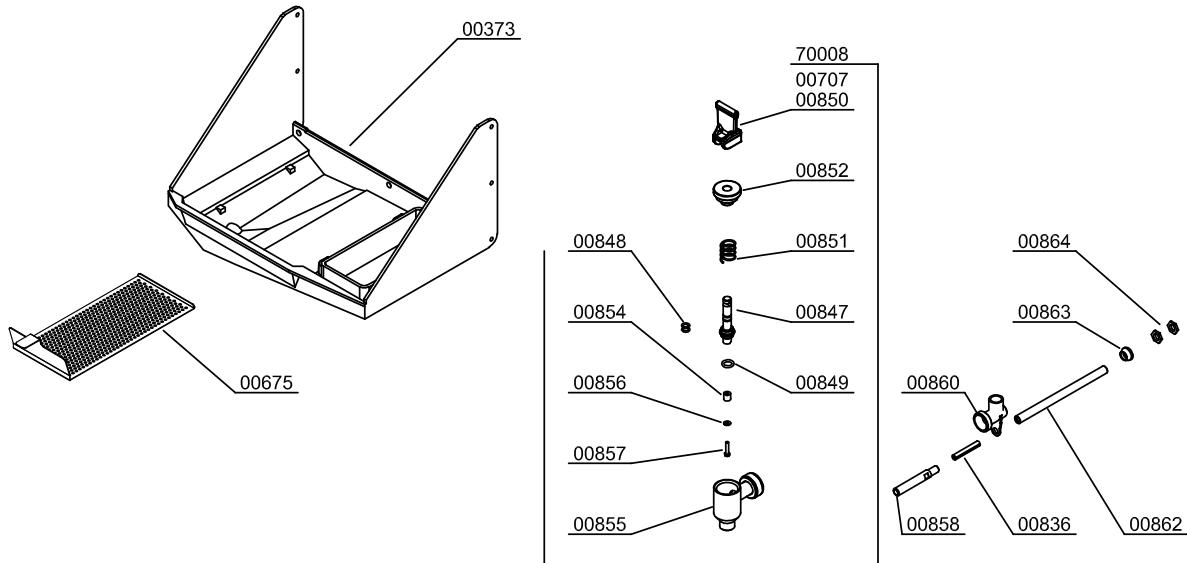

Parts Breakdown

Model JE-ES-0015 39517

Parts Breakdown

Model JE-ES-0015 39517

Parts Breakdown

Model JE-ES-0015 39517

STAINLESS STEEL SELF TAP OPTION

AUTOMATIC SHOWER OPTION

Parts Breakdown

Model JE-ES-0015 39517

Item No.	Description	Position	Item No.	Description	Position	Item No.	Description	Position
64864	Tap Body for 39517	00855	64871	Tube DET Nut for 39517	00863	64876	Self Service Inox Tap Kit for 39517	70008
64865	Rustless Washer Din-125 D05 Inox for 39517	00856	64872	Nut H CRO M12x100 for 39517	00864	72615	Feeder Tube Kit MM for 39517	70009
64866	Rustless Screw for 39517	00857	AK895	Frontal Sheet for 39517	00869	72616	Feeder Tube Kit MX for 39517	70013
64867	Tap Capsule for 39517	00858	64873	Back Cover for 39517	00878	72617	Sump Kit for 39517	70026
64868	Magnet 10-05 for 39517	00859	64874	Back Cover for 39517	00880	64877	Shower Sump Kit for 39517	70027
64869	Tap Support for 39517	00860	64875	Rustless Screw M2.9x13 Inox for 39517	00882			
64950	Tube DET-180 Stainless Steel for 39517	00862	72614	Feeder Support Kit for 39517	70004			