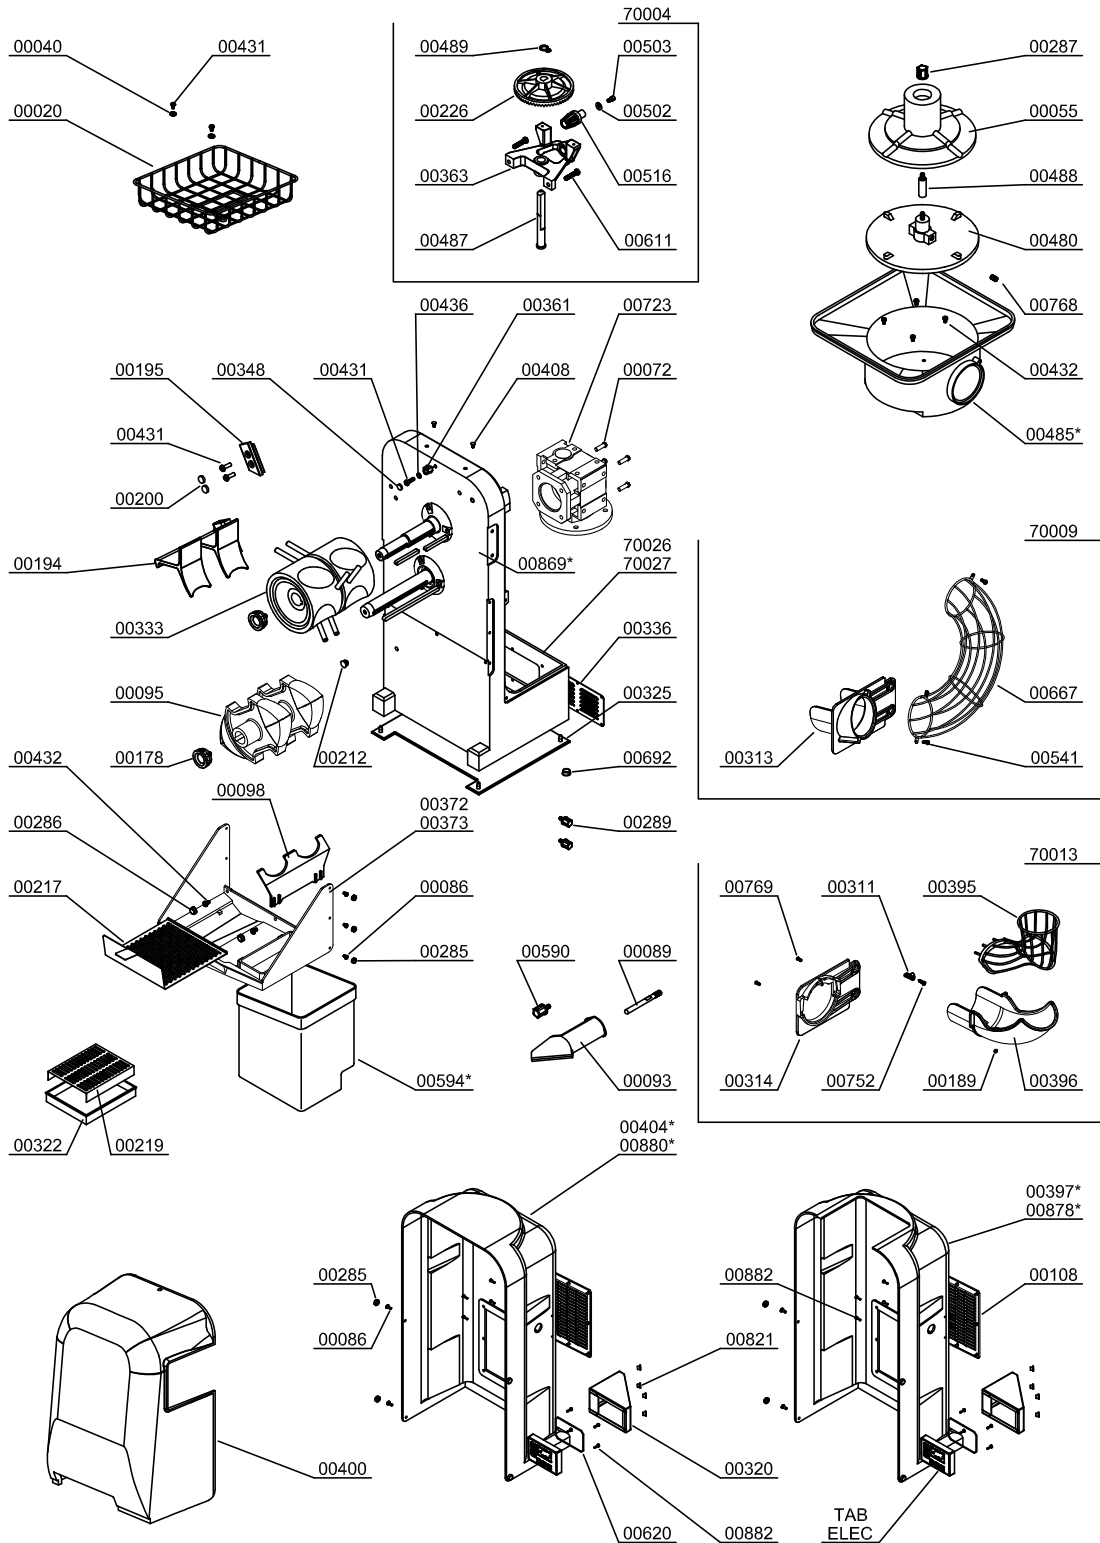

Parts Breakdown

Model JE-ES-0015 39517

Parts Breakdown

Model JE-ES-0015 39517

Parts Breakdown

Model JE-ES-0015 39517

STAINLESS STEEL SELF TAP OPTION

AUTOMATIC SHOWER OPTION

Parts Breakdown

Model JE-ES-0015 39517

Item No.	Description	Position	Item No.	Description	Position	Item No.	Description	Position
64864	Tap Body for 39517	00855	64871	Tube DET Nut for 39517	00863	64876	Self Service Inox Tap Kit for 39517	70008
64865	Rustless Washer Din-125 D05 Inox for 39517	00856	64872	Nut H CRO M12x100 for 39517	00864	72615	Feeder Tube Kit MM for 39517	70009
64866	Rustless Screw for 39517	00857	AK895	Frontal Sheet for 39517	00869	72616	Feeder Tube Kit MX for 39517	70013
64867	Tap Capsule for 39517	00858	64873	Back Cover for 39517	00878	72617	Sump Kit for 39517	70026
64868	Magnet 10-05 for 39517	00859	64874	Back Cover for 39517	00880	64877	Shower Sump Kit for 39517	70027
64869	Tap Support for 39517	00860	64875	Rustless Screw M2.9x13 Inox for 39517	00882			
64950	Tube DET-180 Stainless Steel for 39517	00862	72614	Feeder Support Kit for 39517	70004			