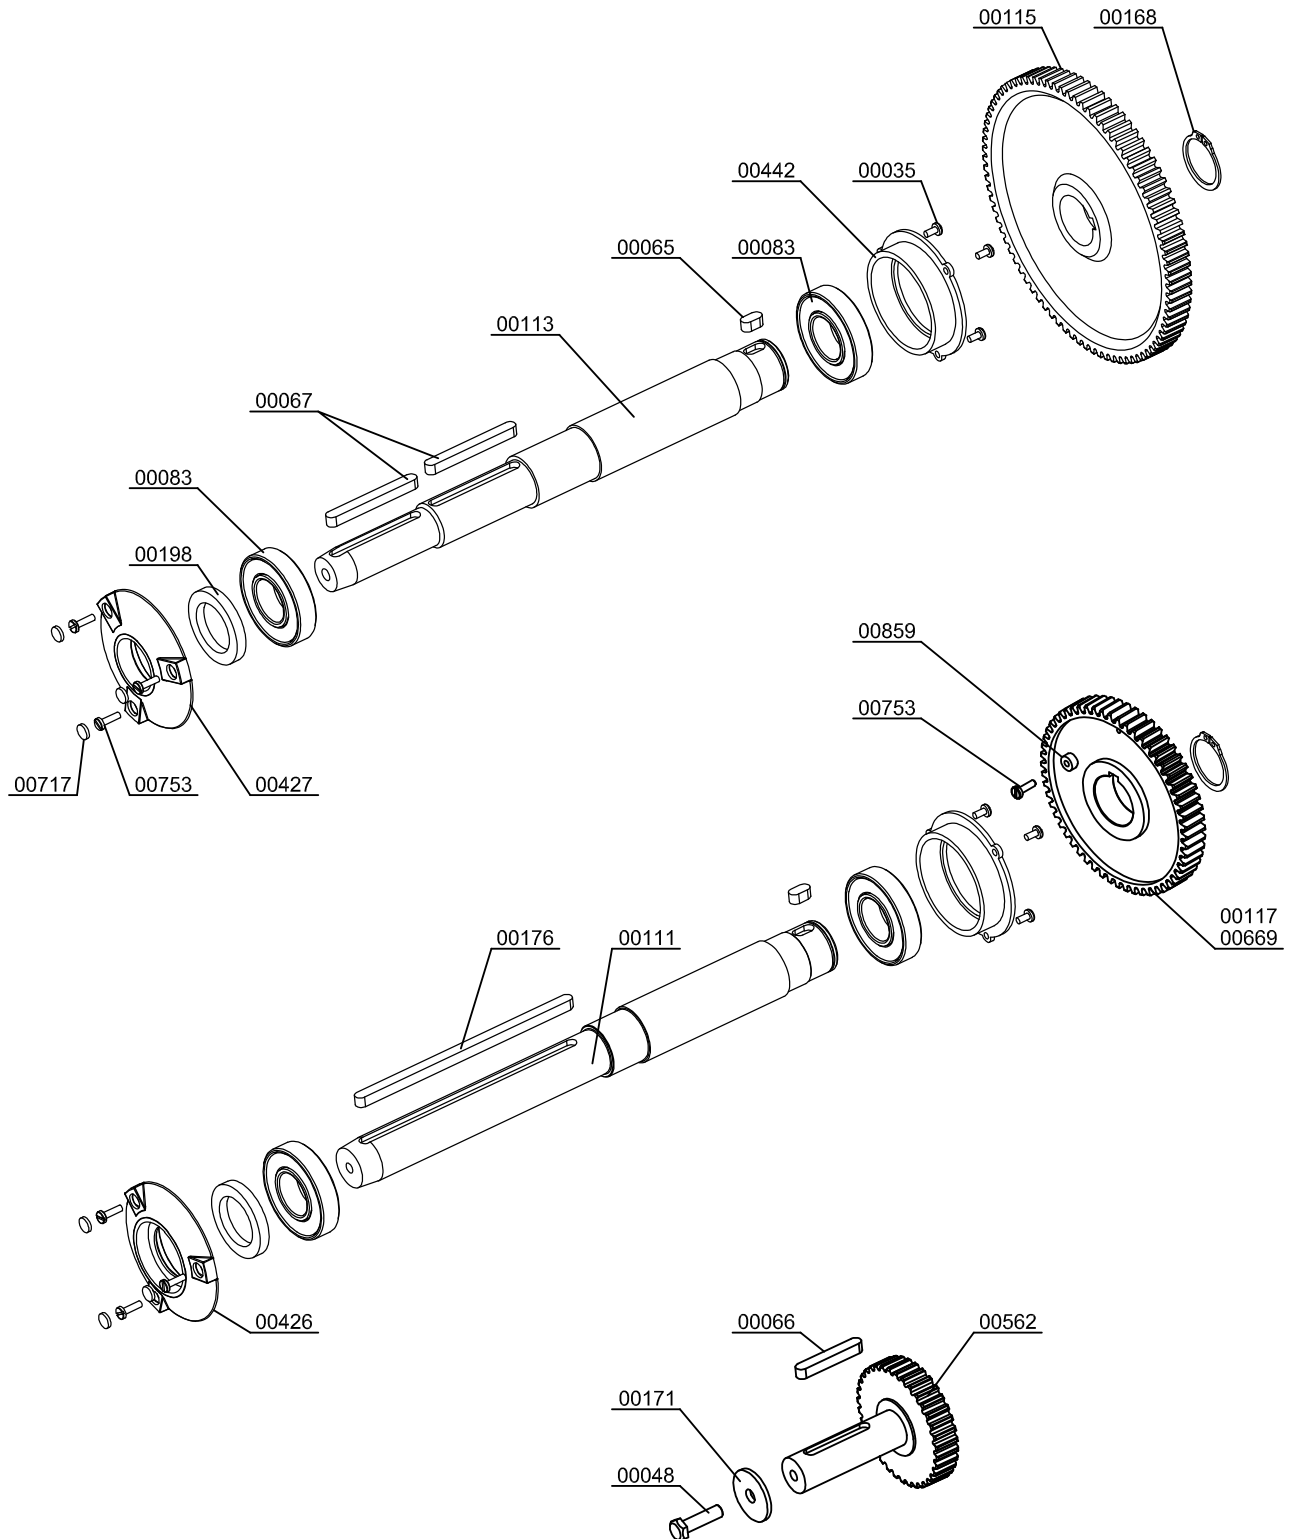

Parts Breakdown

Model JE-ES-0015 39517

Parts Breakdown

Model JE-ES-0015 39517

Parts Breakdown

Model JE-ES-0015 39517

STAINLESS STEEL SELF TAP OPTION

AUTOMATIC SHOWER OPTION

Parts Breakdown

Model JE-ES-0015 39517

Item No.	Description	Position	Item No.	Description	Position	Item No.	Description	Position
64864	Tap Body for 39517	00855	64871	Tube DET Nut for 39517	00863	64876	Self Service Inox Tap Kit for 39517	70008
64865	Rustless Washer Din-125 D05 Inox for 39517	00856	64872	Nut H CRO M12x100 for 39517	00864	72615	Feeder Tube Kit MM for 39517	70009
64866	Rustless Screw for 39517	00857	AK895	Frontal Sheet for 39517	00869	72616	Feeder Tube Kit MX for 39517	70013
64867	Tap Capsule for 39517	00858	64873	Back Cover for 39517	00878	72617	Sump Kit for 39517	70026
64868	Magnet 10-05 for 39517	00859	64874	Back Cover for 39517	00880	64877	Shower Sump Kit for 39517	70027
64869	Tap Support for 39517	00860	64875	Rustless Screw M2.9x13 Inox for 39517	00882			
64950	Tube DET-180 Stainless Steel for 39517	00862	72614	Feeder Support Kit for 39517	70004			