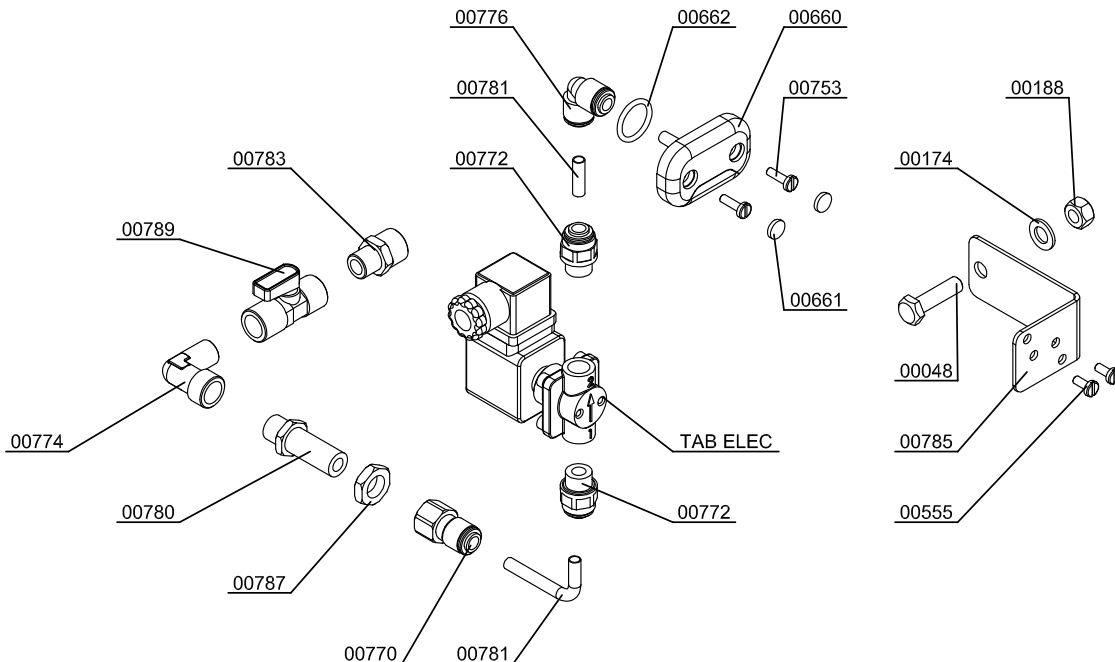

Parts Breakdown

Model JE-ES-0015 39517

Parts Breakdown

Model JE-ES-0015 39517

Parts Breakdown

Model JE-ES-0015 39517

STAINLESS STEEL SELF TAP OPTION

AUTOMATIC SHOWER OPTION

Parts Breakdown

Model JE-ES-0015 39517

Item No.	Description	Position	Item No.	Description	Position	Item No.	Description	Position
64864	Tap Body for 39517	00855	64871	Tube DET Nut for 39517	00863	64876	Self Service Inox Tap Kit for 39517	70008
64865	Rustless Washer Din-125 D05 Inox for 39517	00856	64872	Nut H CRO M12x100 for 39517	00864	72615	Feeder Tube Kit MM for 39517	70009
64866	Rustless Screw for 39517	00857	AK895	Frontal Sheet for 39517	00869	72616	Feeder Tube Kit MX for 39517	70013
64867	Tap Capsule for 39517	00858	64873	Back Cover for 39517	00878	72617	Sump Kit for 39517	70026
64868	Magnet 10-05 for 39517	00859	64874	Back Cover for 39517	00880	64877	Shower Sump Kit for 39517	70027
64869	Tap Support for 39517	00860	64875	Rustless Screw M2.9x13 Inox for 39517	00882			
64950	Tube DET-180 Stainless Steel for 39517	00862	72614	Feeder Support Kit for 39517	70004			